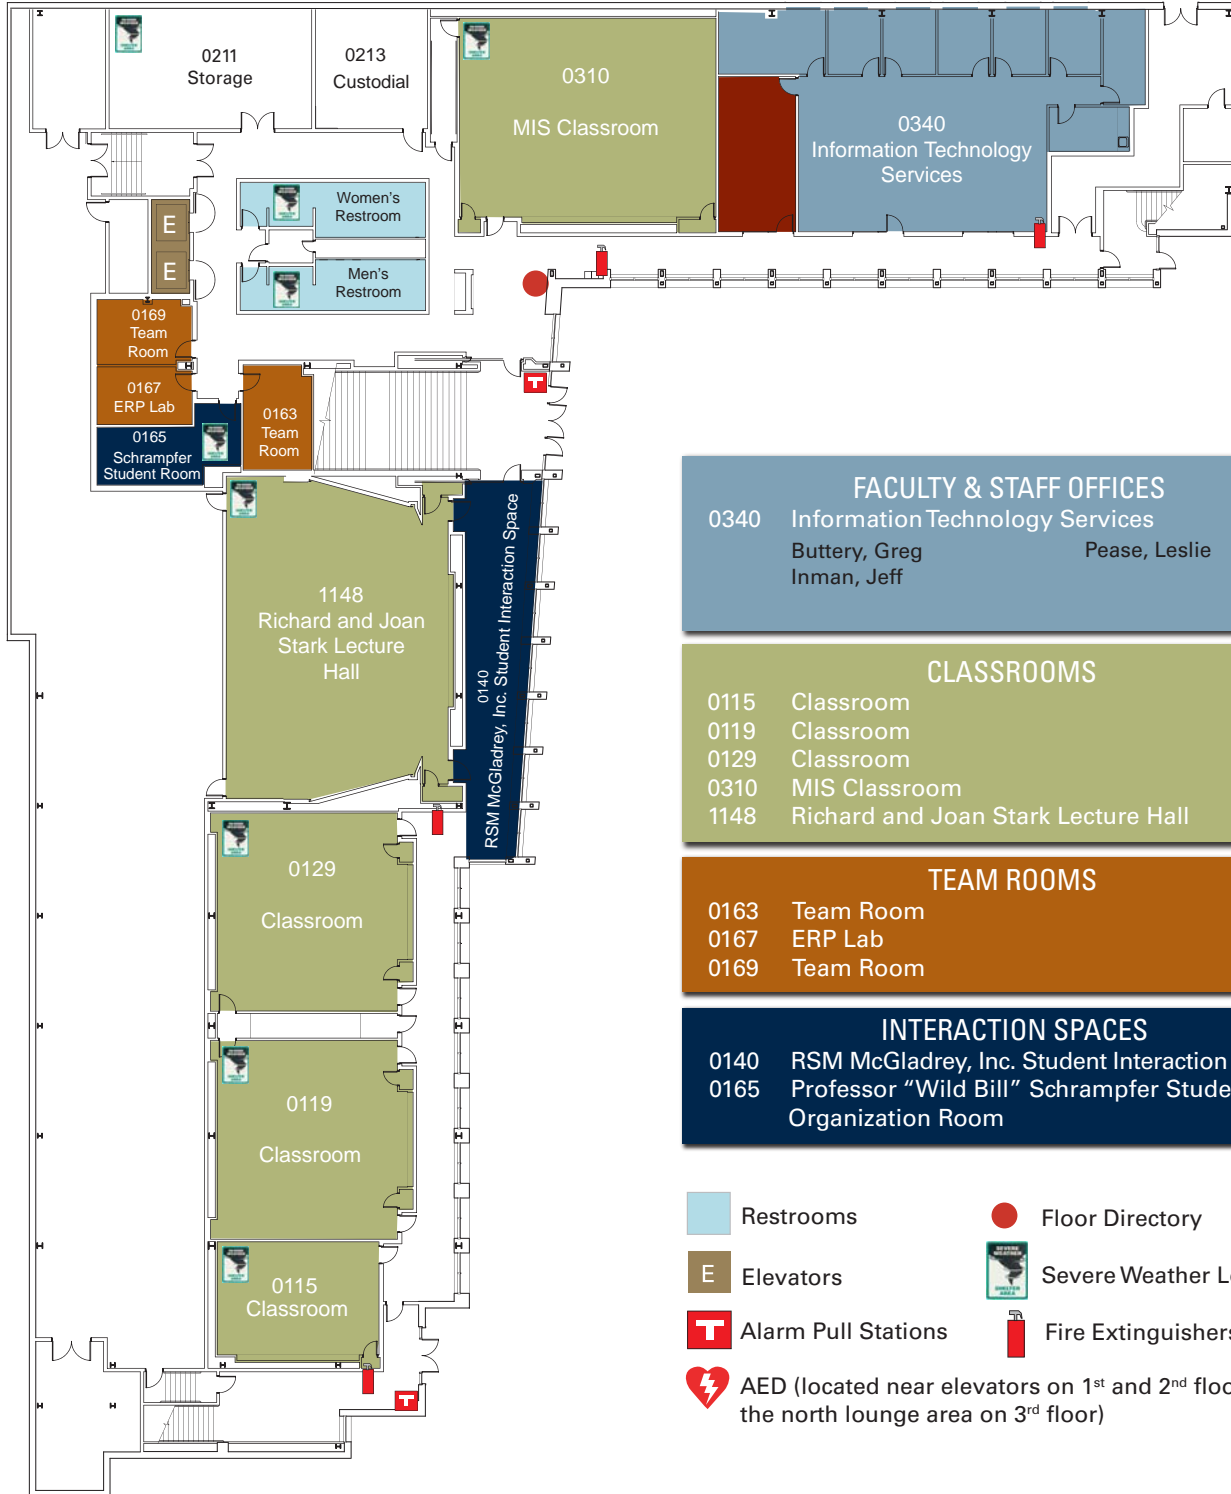

Gerdin Business Building

Ground Floor

FACULTY & STAFF OFFICES

0340 Information Technology Services
 Buttery, Greg Pease, Leslie
 Inman, Jeff

CLASSROOMS

0115 Classroom
 0119 Classroom
 0129 Classroom
 0310 MIS Classroom
 1148 Richard and Joan Stark Lecture Hall

TEAM ROOMS

0163 Team Room
 0167 ERP Lab
 0169 Team Room

INTERACTION SPACES

0140 RSM McGladrey, Inc. Student Interaction Space
 0165 Professor "Wild Bill" Schramper Student Organization Room